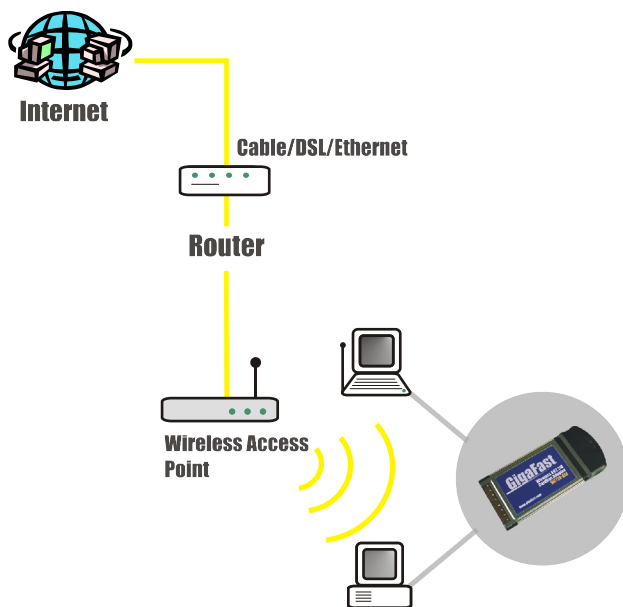

Functions:

Usage Diagram: